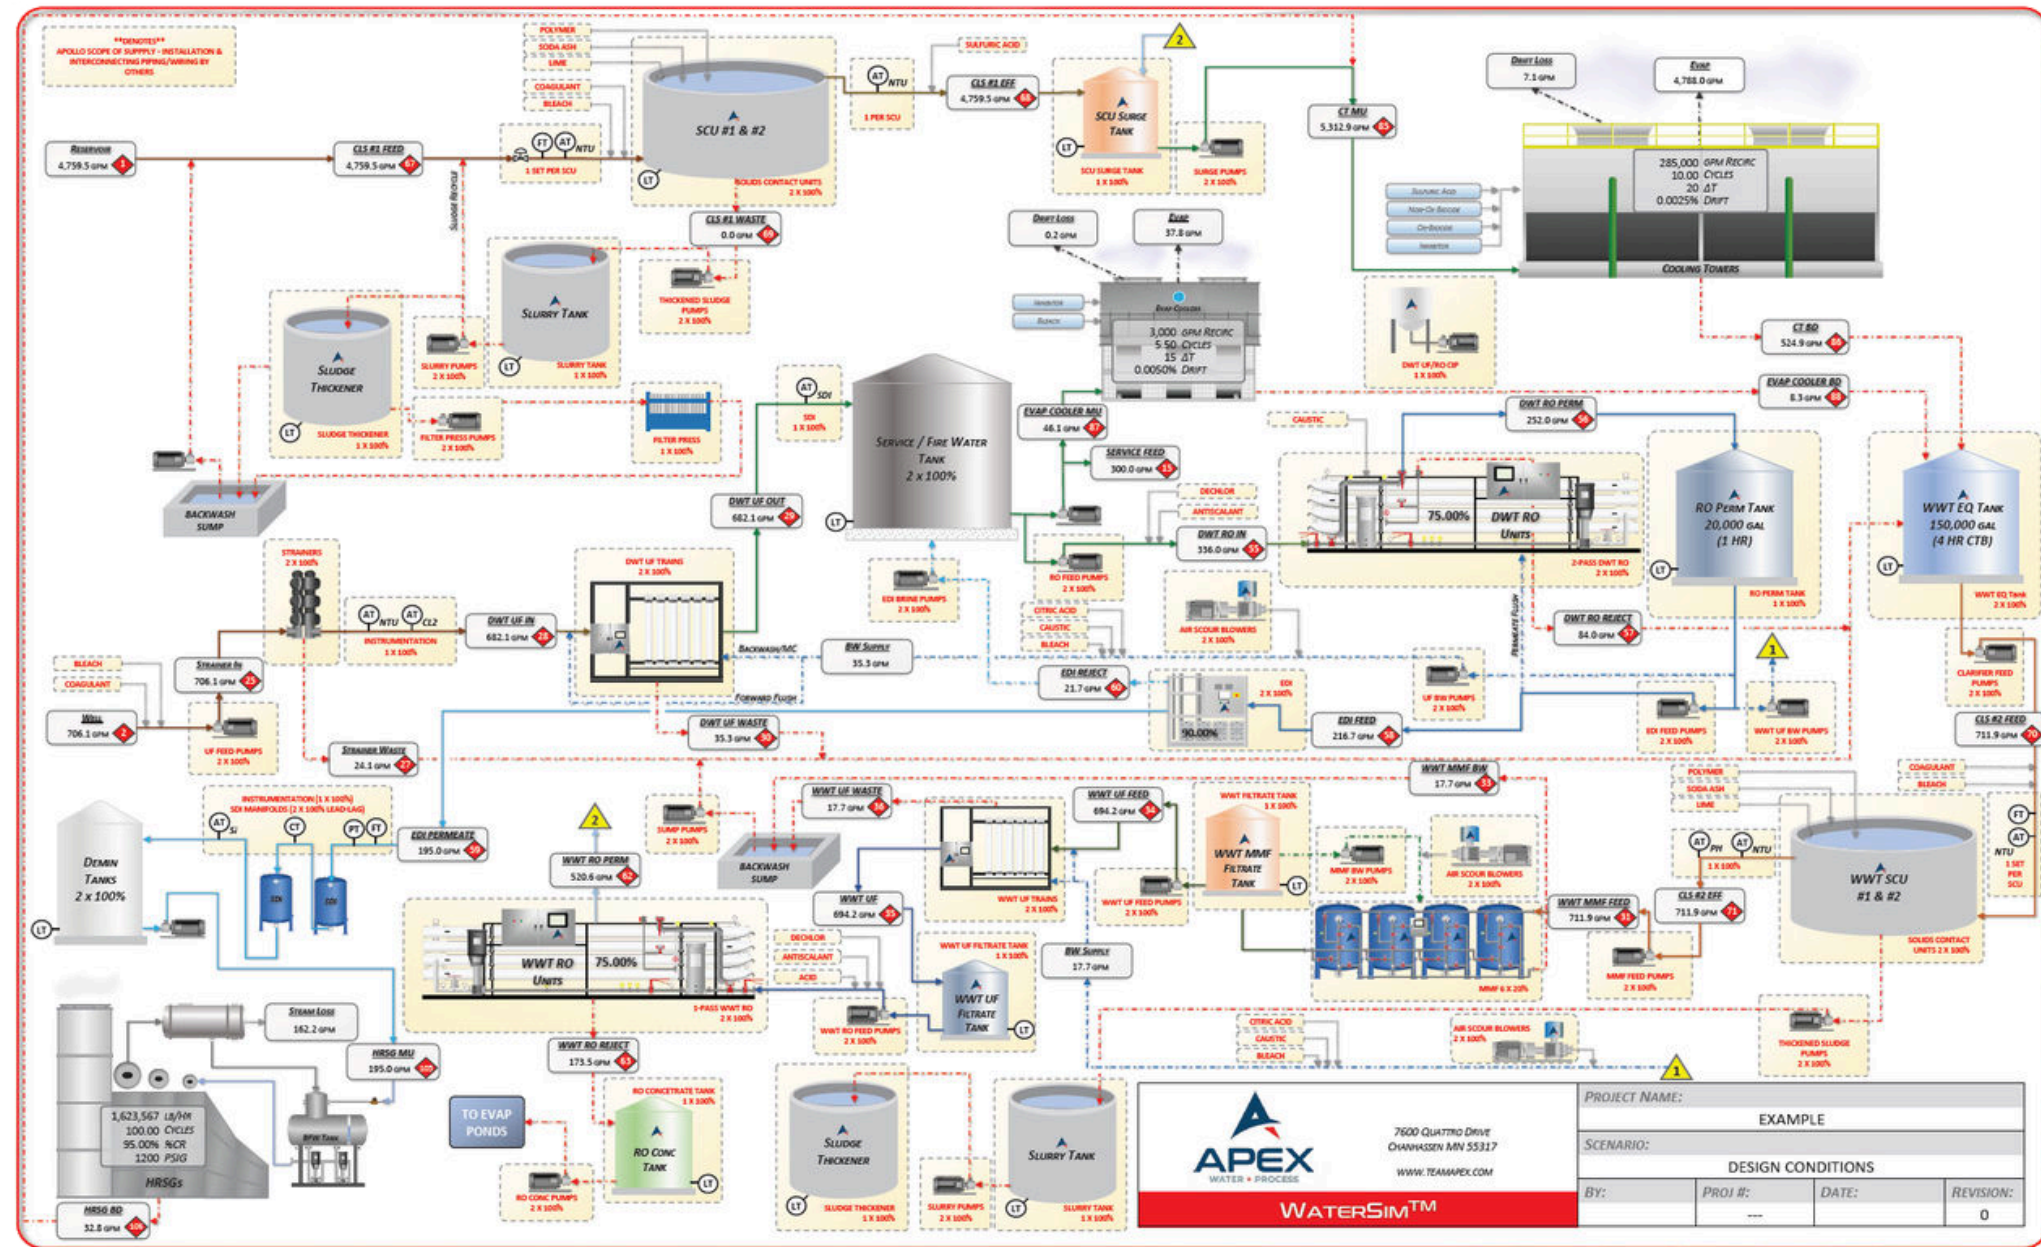

WaterSim™

Advanced modeling to power smart water applications.

Unmatched visibility in your water systems.

WaterSim™

Water systems are more complex than most realize—flows, chemistry, and operating conditions all impact performance, cost, and long-term reliability.

Apex WaterSim™ models real-world system behavior—helping you reduce risk, optimize design, and make better decisions before implementation.

TURN COMPLEXITY INTO CLARITY

WaterSim™ helps you:

- Right-size systems and avoid costly overdesign
- Predict scale, corrosion, and fouling risks
- Evaluate discharge and compliance scenarios
- Reduce water, energy, and chemical usage
- Model cost across “what-if” scenarios

WHY APEX

Apex combines advanced modeling with real-world expertise and hand-on services—helping you turn data into actionable insights and optimized system performance.

PARAMETER	UNITS	1 Reservoir
Conductivity	µmhos/cm	932
LAB TDS	ppm	4759.5
Calculated TDS	ppm	606
pH	—	8.31
Temperature	°F	55.0
Temperature	°C	12.8
TSS	ppm	4.60
TOC	ppm	
BOD5	ppm	
P-Alkalinity	ppm as CaCO ₃	
M-Alkalinity	ppm as CaCO ₃	250
Bromide	ppm as Br	
Chloride	ppm as Cl	234.0
Fluoride	ppm as F	2.00
Nitrate	ppm as NO ₃	3.1
Nitrite	ppm as NO ₂	
Total Phosphate	ppm as PO ₄	3.2
Sulfate	ppm as SO ₄	46.8
Silica	ppm as SiO ₂	
Calcium Hardness	ppm as CaCO ₃	200.0
Magnesium Hardness	ppm as CaCO ₃	75.0
Aluminum	ppm as Al	0.100
Arsenic	ppm as As	0.002
Barium	ppm as Ba	0.059
Beryllium	ppm as Be	0.003
Boron	ppm as B	0.255
Cadium	ppm as Cd	0.003
Chromium	ppm as Cr	0.000
Cobalt	ppm as Co	0.024
Copper	ppm as Cu	0.013
Iron	ppm as Fe	0.147
Lead	ppm as Pb	0.001
Manganese	ppm as Mn	0.024
Mercury	ppm as Hg	0.002
Molybdenum	ppm as Mo	
Nickel	ppm as Ni	0.004
Potassium	ppm as K	
Selenium	ppm as Se	
Sodium	ppm as Na	
Strontium	ppm as Sr	
Thallium	ppm as Tl	0.001
Tin	ppm as Sn	
Titanium	ppm as Ti	
Vanadium	ppm as V	
Zinc	ppm as Zn	0.038